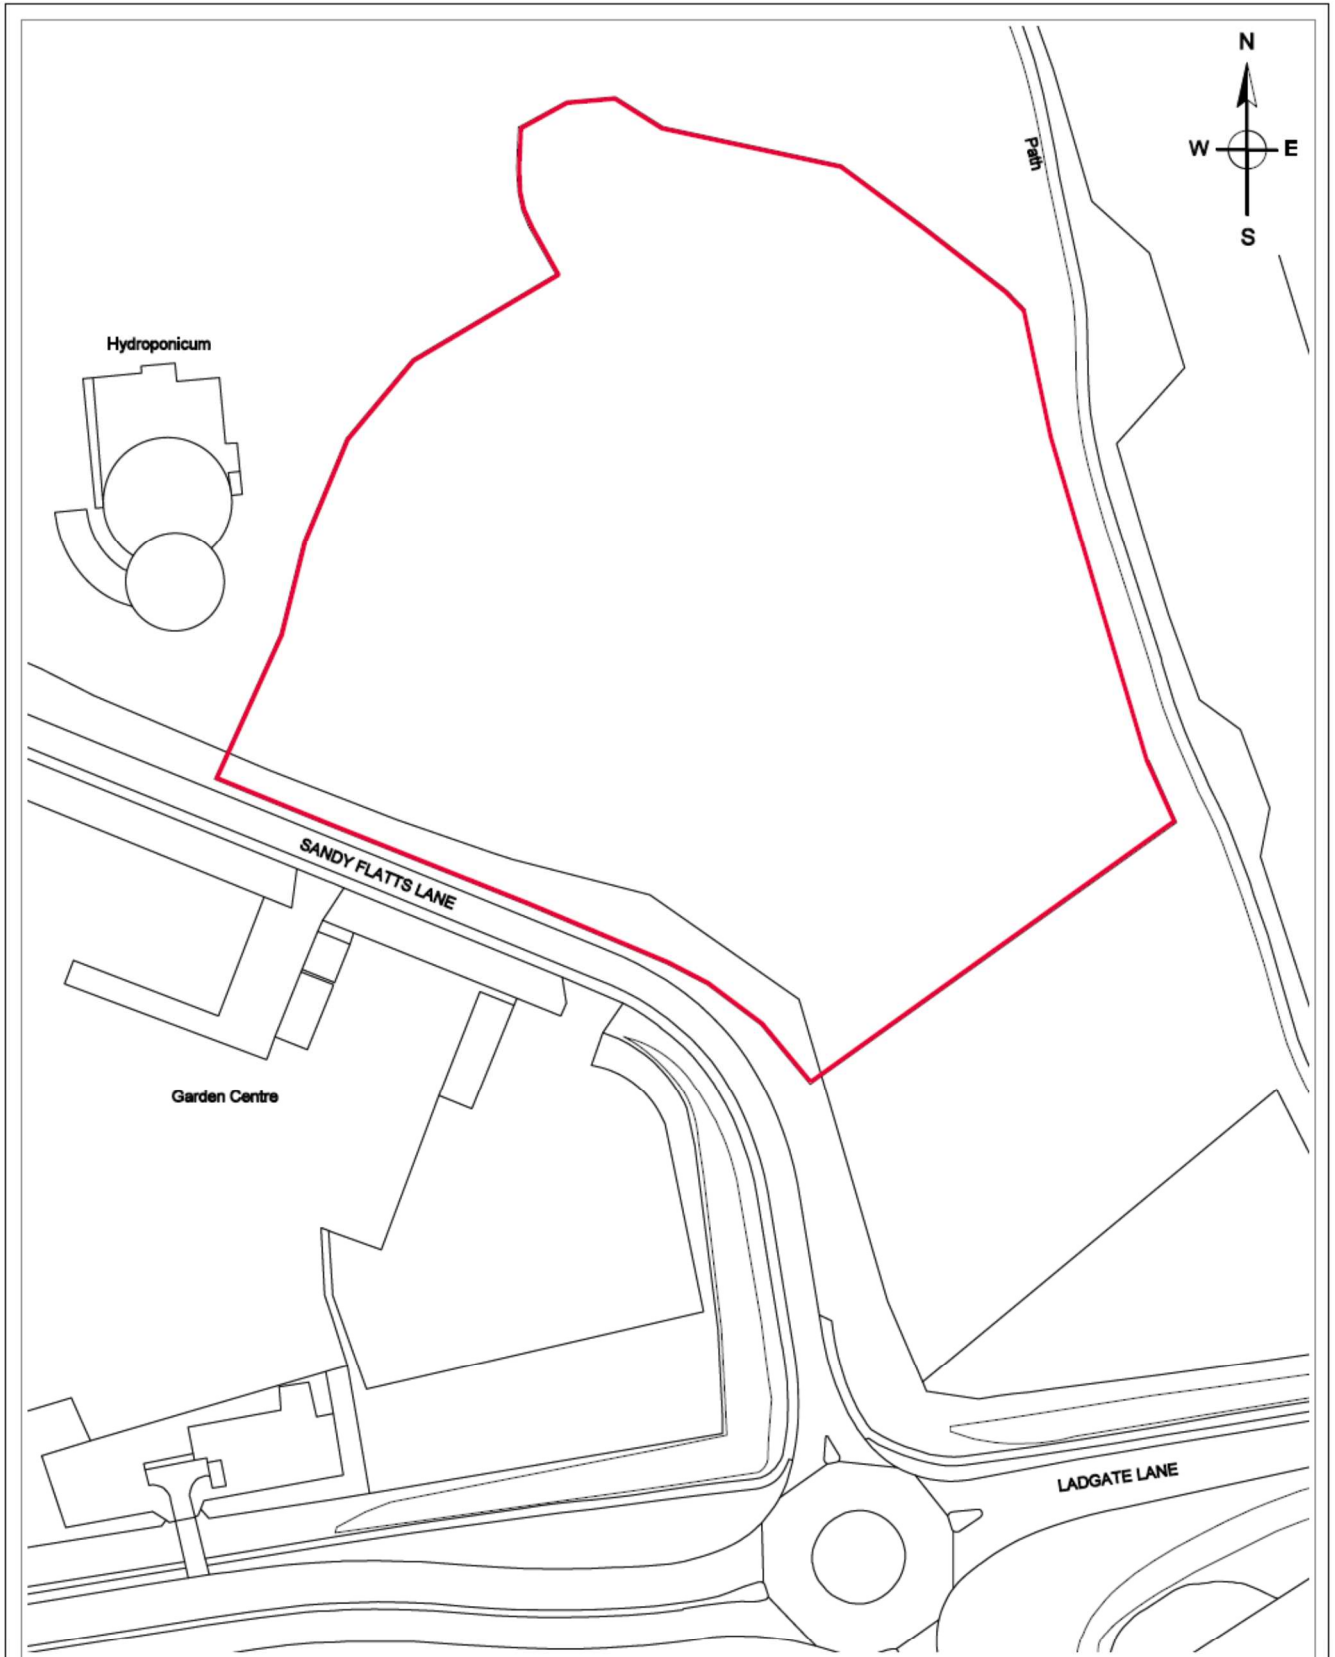

Potential Location of Discovery Special Academy

TIM WAKE VALUATION & ESTATES

NATURES WORLD LAND  
SANDY FLATTS LANE  
ACKLAM

Scale: 1:1250

Date: 25th MAY 16

Drawn: JMS

Drg No: VAL 5729